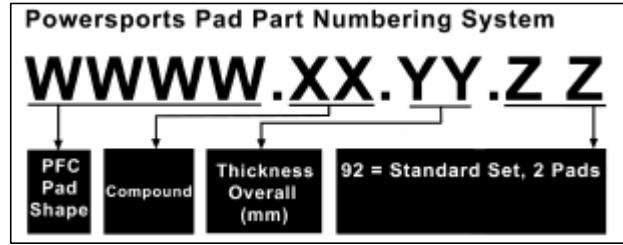

PFC Powersports Part Listing

PFC Part #	Availability
7518.10	P
7518.95.08.92	P
7520.10	P
7520.05.09.92	P
7520.95.09.92	P
7520.95.11.92	P
7522.10	P
7522.95.08.92	P
7523.10	P
7523.95.08.92	P
7524.10	P
7524.95.08.92	P
7525.10	P
7525.95.10.92	P
7526.95.08.92	P
7528.10	P
7528.95.09.92	P
7531.95.11.92	P
7532.10	P
7532.95.09.92	P
7533.10	P
7533.95.08.92	P
7534.05.10.94	P
7534.95.10.94	P
7535.10	P
7535.95.08.94	P
7535.05.08.94	P
7536.10	P
7536.05.09.94	P
7536.95.09.94	P
7537.10	P
7542.10	P
7546.10	P
7570.10	S/O
7570.95.09.92	P
7572.10	P
7572.95.09.92	P
7573.10	S/O
7573.95.09.92	P
7573.95.11.92	P
7574.10	P
7577.10	P
7578.10	P
7578.97.08.92	P
7580.10	P
7580.99.08.92	P
7581.10	P
7581.95.08.92	P
7582.10	P
7582.80.09.92	P
7597.95.07.92	P
7598.10	P
7598.05.08.92	P
7598.95.08.92	P
7600.10	P

Status Code Key

P = Current Production Part.

SO = Special Order. Limited stock may exist.