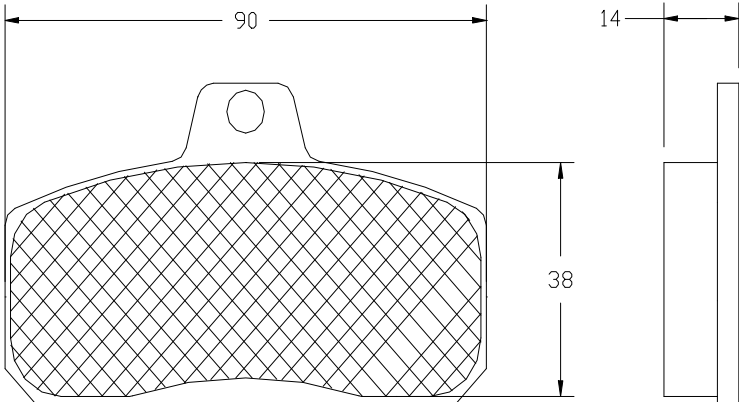

PERFORMANCE FRICTION PAD DRAWINGS